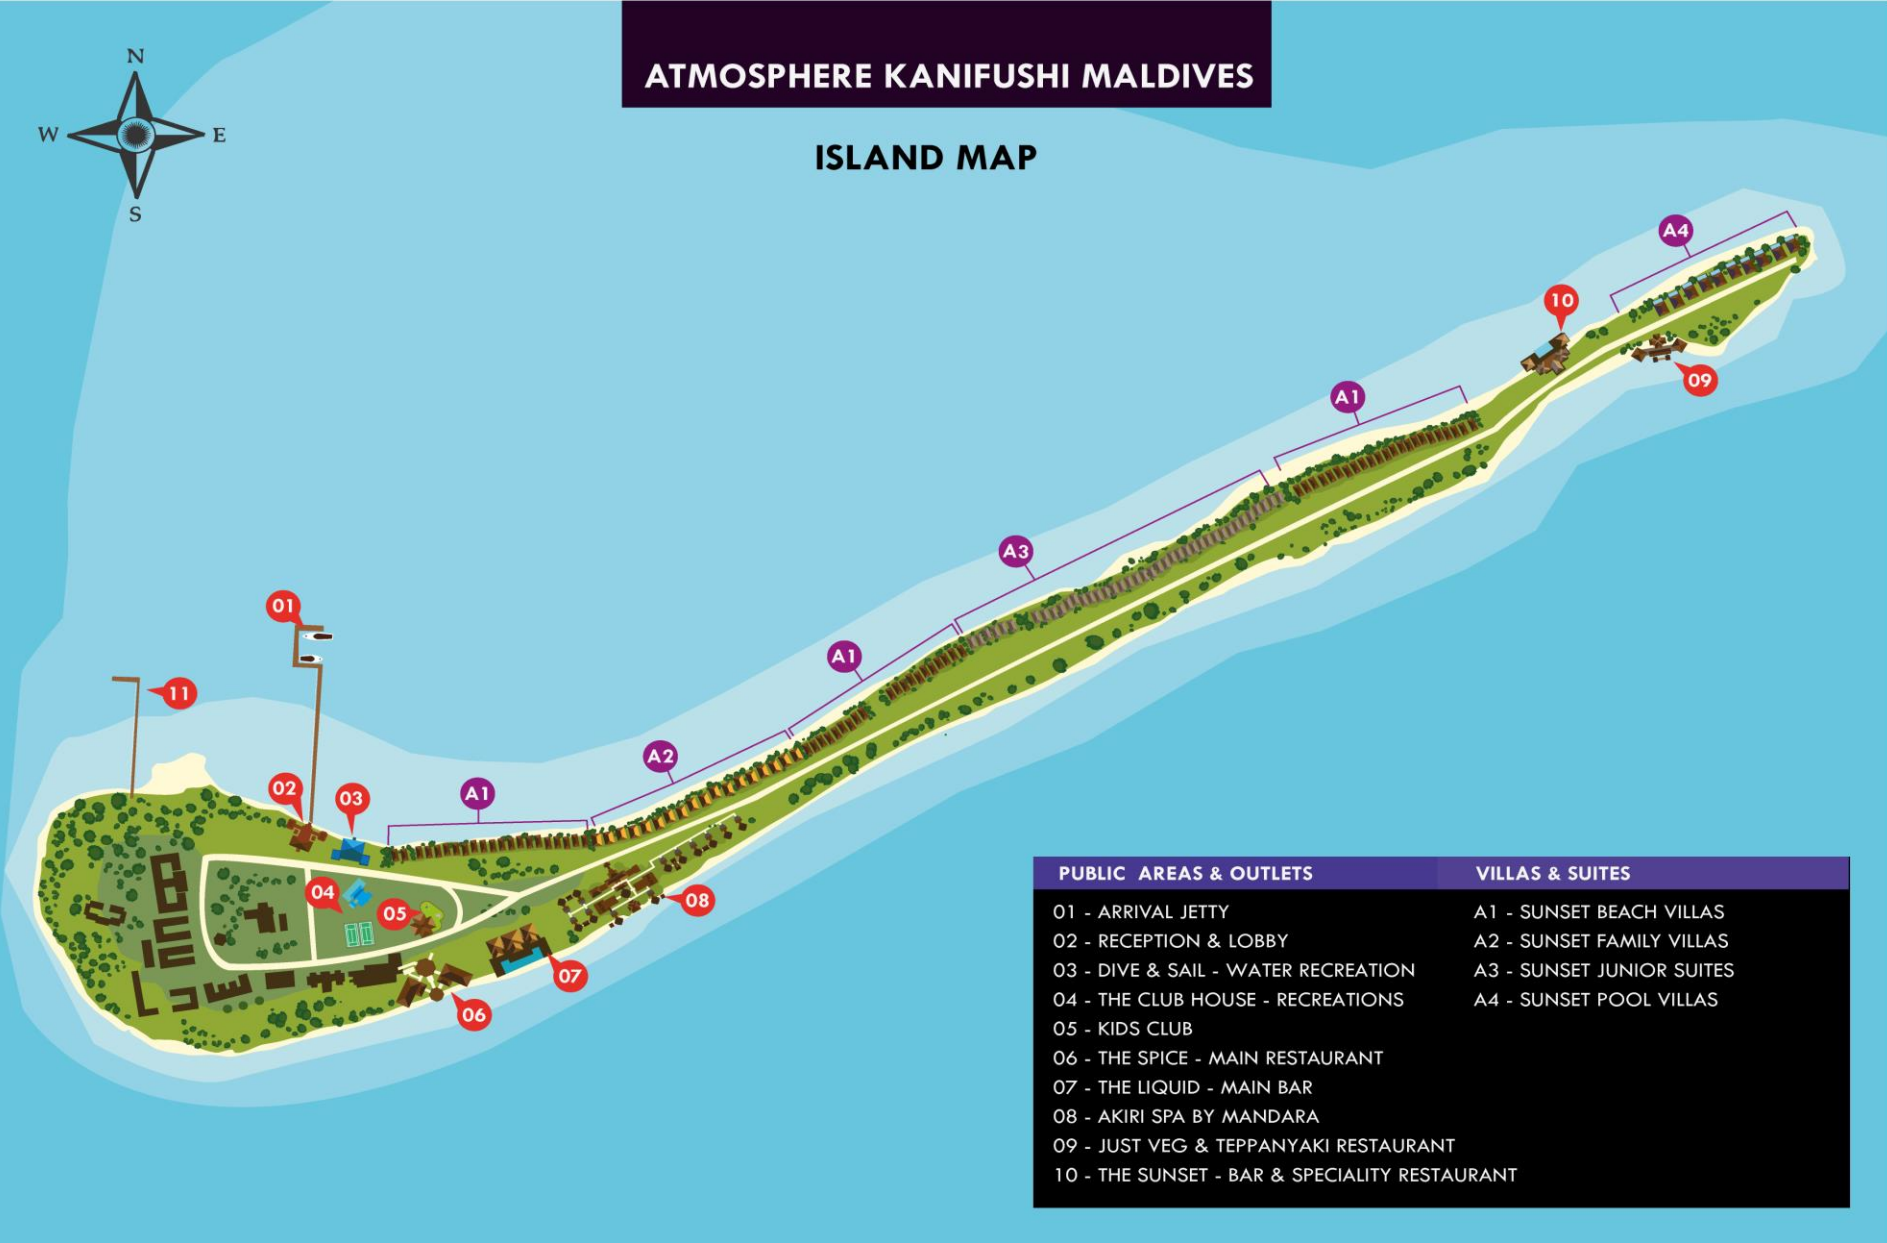

# ATMOSPHERE KANIFUSHI MALDIVES

## ISLAND MAP

PUBLIC AREAS & OUTLETS	VILLAS & SUITES
01 - ARRIVAL JETTY	A1 - SUNSET BEACH VILLAS
02 - RECEPTION & LOBBY	A2 - SUNSET FAMILY VILLAS
03 - DIVE & SAIL - WATER RECREATION	A3 - SUNSET JUNIOR SUITES
04 - THE CLUB HOUSE - RECREATIONS	A4 - SUNSET POOL VILLAS
05 - KIDS CLUB	
06 - THE SPICE - MAIN RESTAURANT	
07 - THE LIQUID - MAIN BAR	
08 - AKIRI SPA BY MANDARA	
09 - JUST VEG & TEPPANYAKI RESTAURANT	
10 - THE SUNSET - BAR & SPECIALITY RESTAURANT	